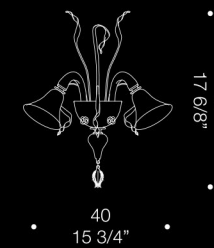

7056

Design by de Majo Heritage

Stunning handcrafted details.

7056 is a classical looking chandelier with coloured accents and stunning handcrafted details. Unlike its counterpart (7055), this beautiful and uniquely ornate piece features arms which point downwards. This design choice accommodates many clients' or designers' need to shine more light in a specific interior area. Highly customisable, this product comes in a variety of configurations including wall lamp, table lamp and floor lamp.

7056 K6
6xMAX 46W E14

7056 K8
8xMAX 46W E14

7056 K10
10xMAX 46W E14

7056 K12
12xMAX 46W E14

7056

Design by de Majo Heritage

7056 A2
2xMAX 46W E14

7056 A3
3xMAX 46W E14