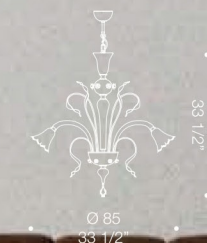

7056

Design by de Majo Heritage

Stunning handcrafted details.

7056 is a classical looking chandelier with coloured accents and stunning handcrafted details. Unlike its counterpart (7055), this beautiful and uniquely ornate piece features arms which point downwards. This design choice accommodates many clients' or designers' need to shine more light in a specific interior area. Highly customisable, this product comes in a variety of configurations including wall lamp, table lamp and floor lamp.