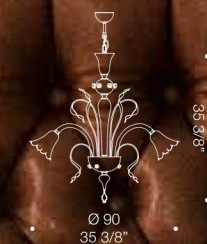

7056 K6
6xMAX 46W E14

7056 K8
8xMAX 46W E14