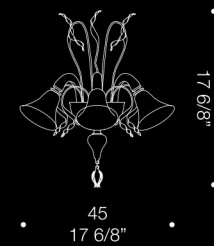

7056

Design by de Majo Heritage

Stunning handcrafted details.

7056 is a classical looking chandelier with coloured accents and stunning handcrafted details. Unlike its counterpart (7055), this beautiful and uniquely ornate piece features arms which point downwards. This design choice accommodates many clients' or designers' need to shine more light in a specific interior area. Highly customisable, this product comes in a variety of configurations including wall lamp, table lamp and floor lamp.

7056 K6
6xMAX 46W E14

7056 K8
8xMAX 46W E14

7056 K10
10xMAX 46W E14

7056 K12
12xMAX 46W E14

7056

Design by de Majo Heritage

7056 A2
2xMAX 46W E14

7056 A3
3xMAX 46W E14